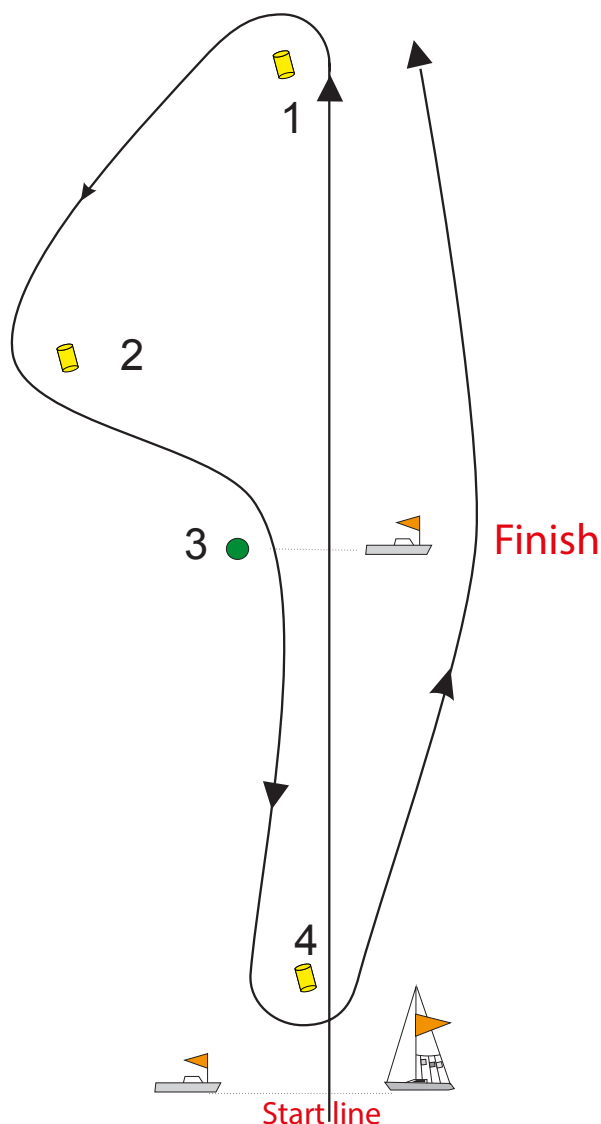

52nd Tempest World Championship 2017 - Appendix « C » Courses Diagrams

Course 1 : 

Course 2 : 

Course 3 : 

Course 4 : 

Course N°1: Start, 1, 2, 3, 4, 1, 2, 3, 4, 1, 4, Finish.

Mark 1, 2 and 4 (YELLOW) to be left on port side.
Mark 3 (GREEN to be left on Starboard)

Course N°2 : Start, 1, 2, 3, 4, 1, 4, Finish.

Mark 1, 2 and 4 (YELLOW) to be left on port side.
Mark 3 (GREEN to be left on Starboard)

Course N°3 : Start, 1, 2, GATE 3/4, 1, 2, GATE 3/4, 1, 2, GATE 3/4, Finish.

Mark 1, 2 and 4 (YELLOW) to be left on port side.
Mark 3 (GREEN to be left on Starboard)

Course N°4 : Start, 1, 2, GATE 3/4, 1, 2, GATE 3/4, Finish.

Mark 1, 2 and 4 (YELLOW) to be left on port side.
Mark 3 (GREEN to be left on Starboard)