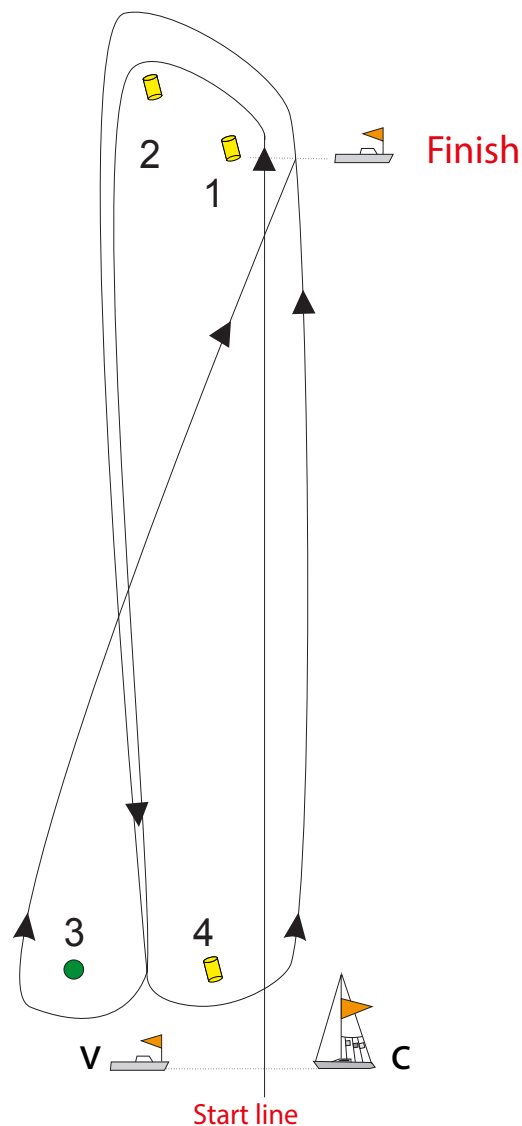

52nd Tempest World Championship 2017 - Appendix « C » Courses Diagrams

Course 1 : 

Course 2 : 

Course 3 : 

Course 4 : 

Course N°1: Start, 1, 2, 3, 4, 1, 2, 3, 4, 1, 4, Finish.

Mark 1, 2 and 4 (YELLOW) to be left on port side.
Mark 3 (GREEN to be left on Starboard)

Course N°2 : Start, 1, 2, 3, 4, 1, 4, Finish.

Mark 1, 2 and 4 (YELLOW) to be left on port side.
Mark 3 (GREEN to be left on Starboard)

Course N°3 : Start, 1, 2, GATE 3/4, 1, 2, GATE 3/4, 1, 2, GATE 3/4, Finish.

Mark 1, 2 and 4 (YELLOW) to be left on port side.
Mark 3 (GREEN to be left on Starboard)

Course N°4 : Start, 1, 2, GATE 3/4, 1, 2, GATE 3/4, Finish.

Mark 1, 2 and 4 (YELLOW) to be left on port side.
Mark 3 (GREEN to be left on Starboard)